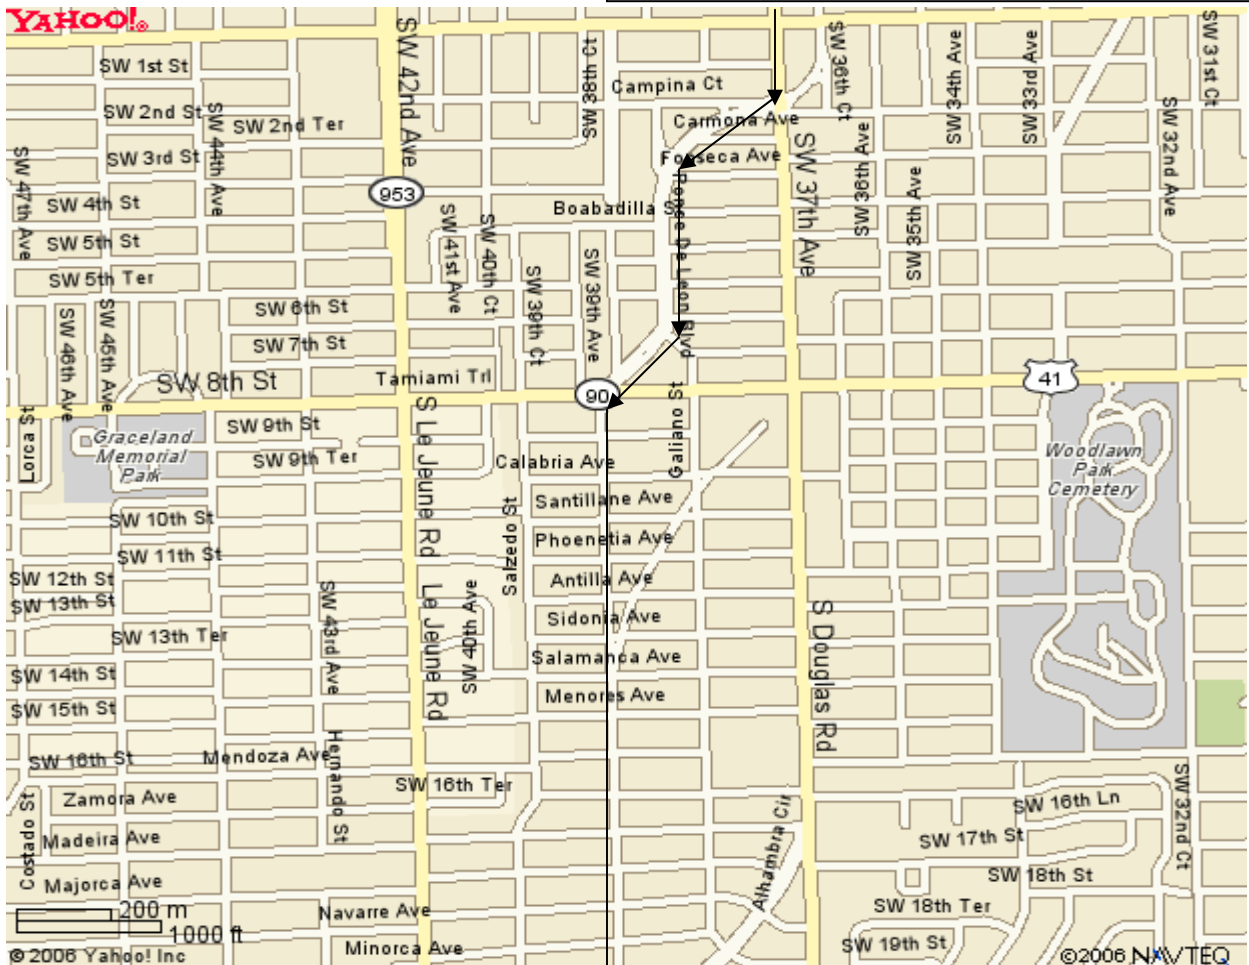

Directions to Behavioral Science Research

2121 Ponce de Leon Boulevard, Suite 230
Coral Gables, Florida 33134

From the Northeast

- Take I-95 SOUTH to Westbound S.R. 836 (Dolphin Expressway)
- Take the Douglas Road exit (SW 37th Avenue) SOUTH (turn LEFT)
- You will pass the Flagler Dog Track and Flagler Street
- The first light south of Flagler Street is Ponce de Leon Boulevard
- Turn RIGHT on Ponce de Leon Boulevard
- The road turns through a residential area and crosses SW 8th Street at a light
- Continue on Ponce de Leon Boulevard for about 10 blocks
- Behavioral Science Research is located in the 13-story BANK ATLANTIC building at the intersection of Ponce de Leon Boulevard and Alcazar Avenue
- Turn LEFT on Alcazar Avenue
- Enter the BANK ATLANTIC building parking garage on your LEFT
- Enter the building through the garage entrance
- Meeting rooms are on the 2nd Floor, Suite 230 (BSR/ASK MIAMI)

From S.R. 836 (Dolphin Expressway), go SOUTH at the Douglas Road exit (SW 37 Avenue)

Continue to Behavioral Science Research,
2121 Ponce de Leon Boulevard

Directions to Behavioral Science Research

2121 Ponce de Leon Boulevard, Suite 230

Metrorail

- Take **METRORAIL** to the Douglas Road Station
- Transfer to the **FREE** Coral Gables Trolley and get off at the corner of Ponce de Leon Boulevard and Alcazar Avenue
- Behavioral Science Research is located in the 13-story BANK ATLANTIC building at the intersection of Ponce de Leon Boulevard and Alcazar Avenue
- Meeting rooms are on the 2nd Floor, Suite 230 (BSR/ASK MIAMI)