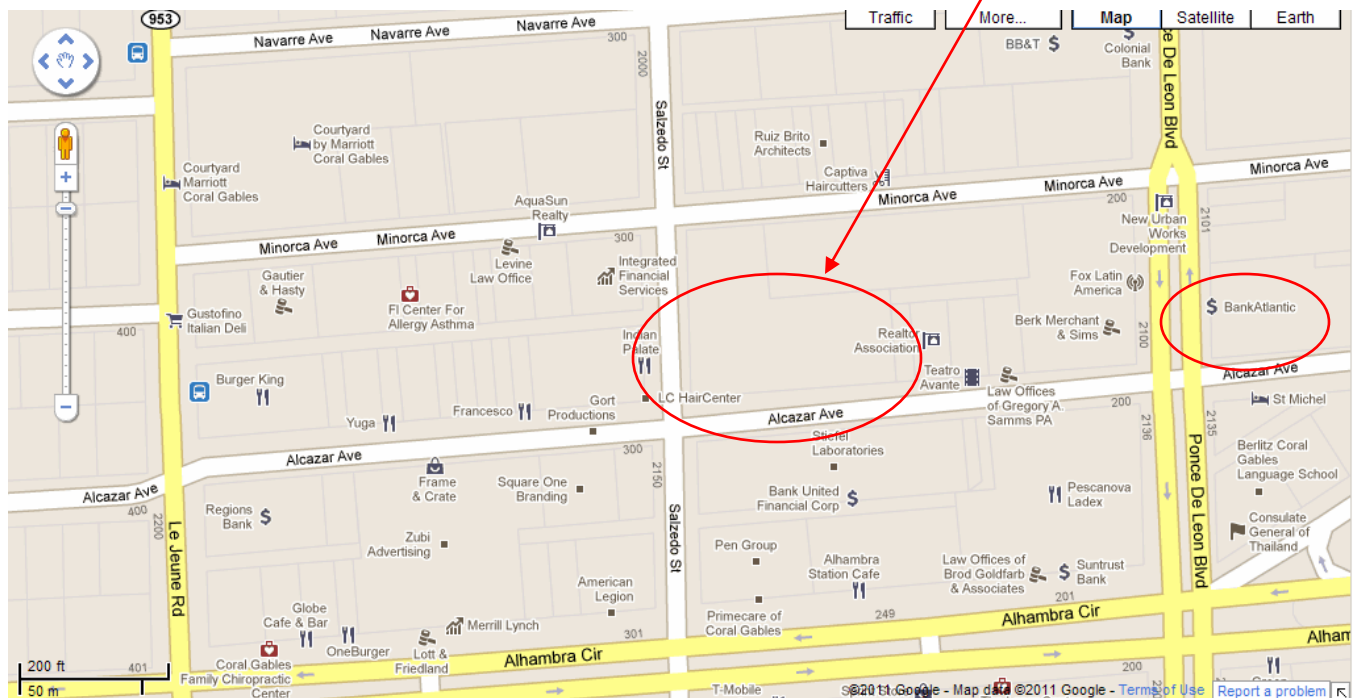

Directions to Behavioral Science Research

2121 Ponce de Leon Boulevard, Suite 230
Coral Gables, Florida 33134

From the Southwest

- Take S.R. 826 (Palmetto Expressway) to the Bird Road exit
- Take the Bird Road (SW 40th Street) exit EAST
- Continue on Bird Road – you will cross Granada Boulevard and LeJeune Road (SW 42nd Avenue) - Coral Gables High School will be on your right
- After LeJeune Road, the next light is Ponce de Leon Boulevard
- Take a LEFT (heading NORTH) on Ponce de Leon Boulevard
- Continue through the Coral Gables business district to Alcazar Avenue
- Behavioral Science Research is located in the 13-story BANK ATLANTIC building at the intersection of Ponce de Leon Boulevard and Alcazar Avenue
- Turn RIGHT on Alcazar Avenue
- Enter the BANK ATLANTIC building parking garage on your LEFT
- Enter the building through the garage entrance
- Meeting rooms are on the 2nd Floor, Suite 230 (BSR/ASK MIAMI)

Parking

- If you park in the BANK ATLANTIC building, Behavioral Science Research (BSR) will validate your parking - ***please bring your parking ticket with you***
- If the lot is full, you can park at a metered space on the street or in a public lot one block west of BSR on Alcazar Avenue
- BSR will reimburse you for parking at a rate of $1.00 per hour
- The parking meters take quarters, dimes and nickels