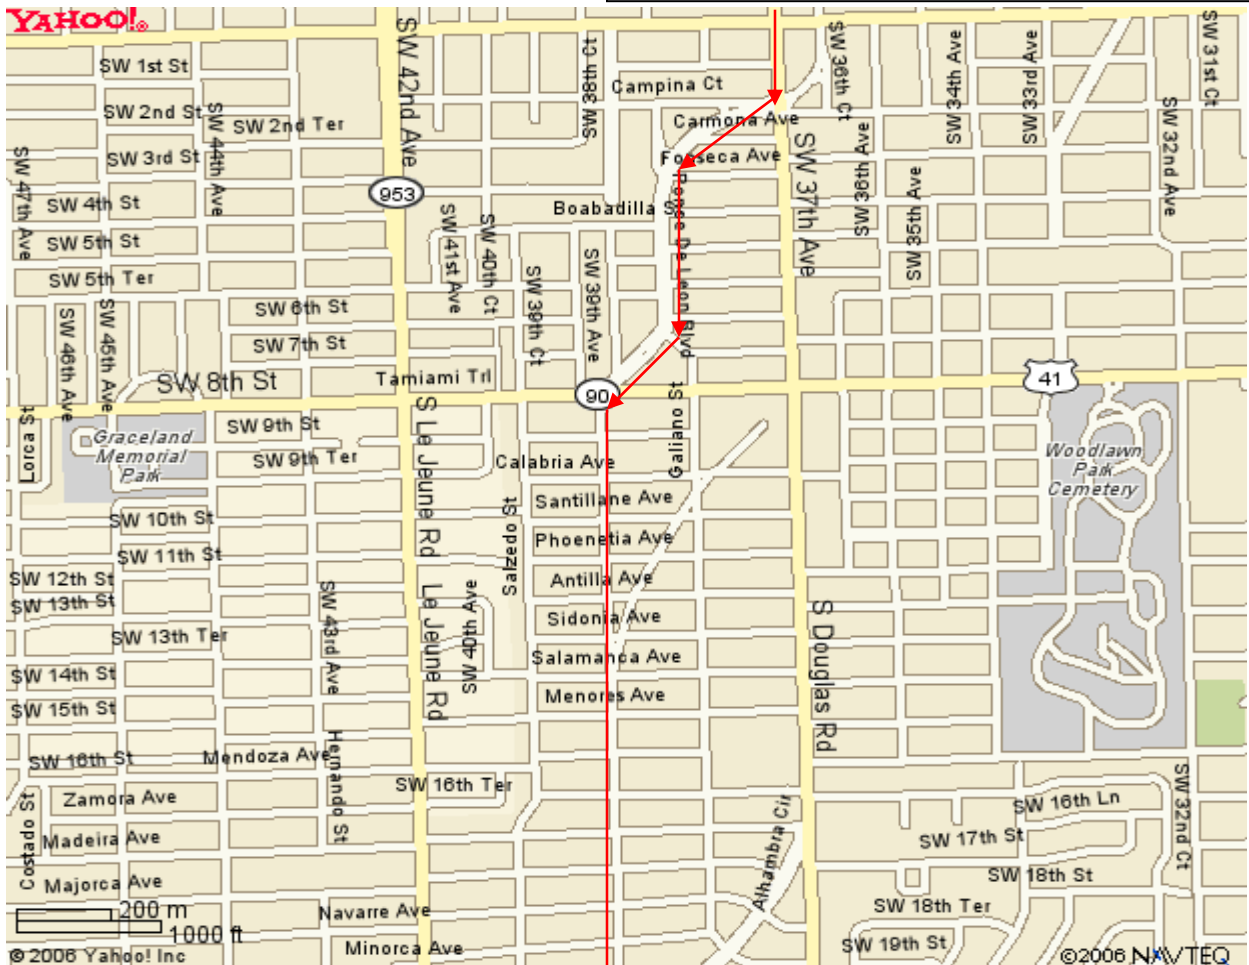

Directions to Behavioral Science Research

2121 Ponce de Leon Boulevard, Suite 230
Coral Gables, Florida 33134

From the Northeast

- Take I-95 SOUTH to Westbound S.R. 836 (Dolphin Expressway)
- Take the Douglas Road exit (SW 37th Avenue) SOUTH (turn LEFT)
- You will pass the Flagler Dog Track and Flagler Street
- The first light south of Flagler Street is Ponce de Leon Boulevard
- Turn RIGHT on Ponce de Leon Boulevard
- The road turns through a residential area and crosses SW 8th Street at a light
- Continue on Ponce de Leon Boulevard for about 10 blocks
- Behavioral Science Research is located in the 13-story BANK ATLANTIC building at the intersection of Ponce de Leon Boulevard and Alcazar Avenue
- Turn LEFT on Alcazar Avenue
- Enter the BANK ATLANTIC building parking garage on your LEFT
- Enter the building through the garage entrance
- Meeting rooms are on the 2nd Floor, Suite 230 (BSR/ASK MIAMI)

From S.R. 836 (Dolphin Expressway), go SOUTH at the Douglas Road exit (SW 37 Avenue)

Continue to Behavioral Science Research,
2121 Ponce de Leon Boulevard

Directions to Behavioral Science Research

2121 Ponce de Leon Boulevard, Suite 230
Coral Gables, Florida 33134

Directions to Behavioral Science Research

2121 Ponce de Leon Boulevard, Suite 230

Coral Gables, Florida 33134

Metrorail

- Take **METRORAIL** to the Douglas Road Station
- Transfer to the **FREE** Coral Gables Trolley and get off at the corner of Ponce de Leon Boulevard and Alcazar Avenue
- Behavioral Science Research is located in the 13-story BANK ATLANTIC building at the intersection of Ponce de Leon Boulevard and Alcazar Avenue
- Meeting rooms are on the 2nd Floor, Suite 230 (BSR/ASK MIAMI)